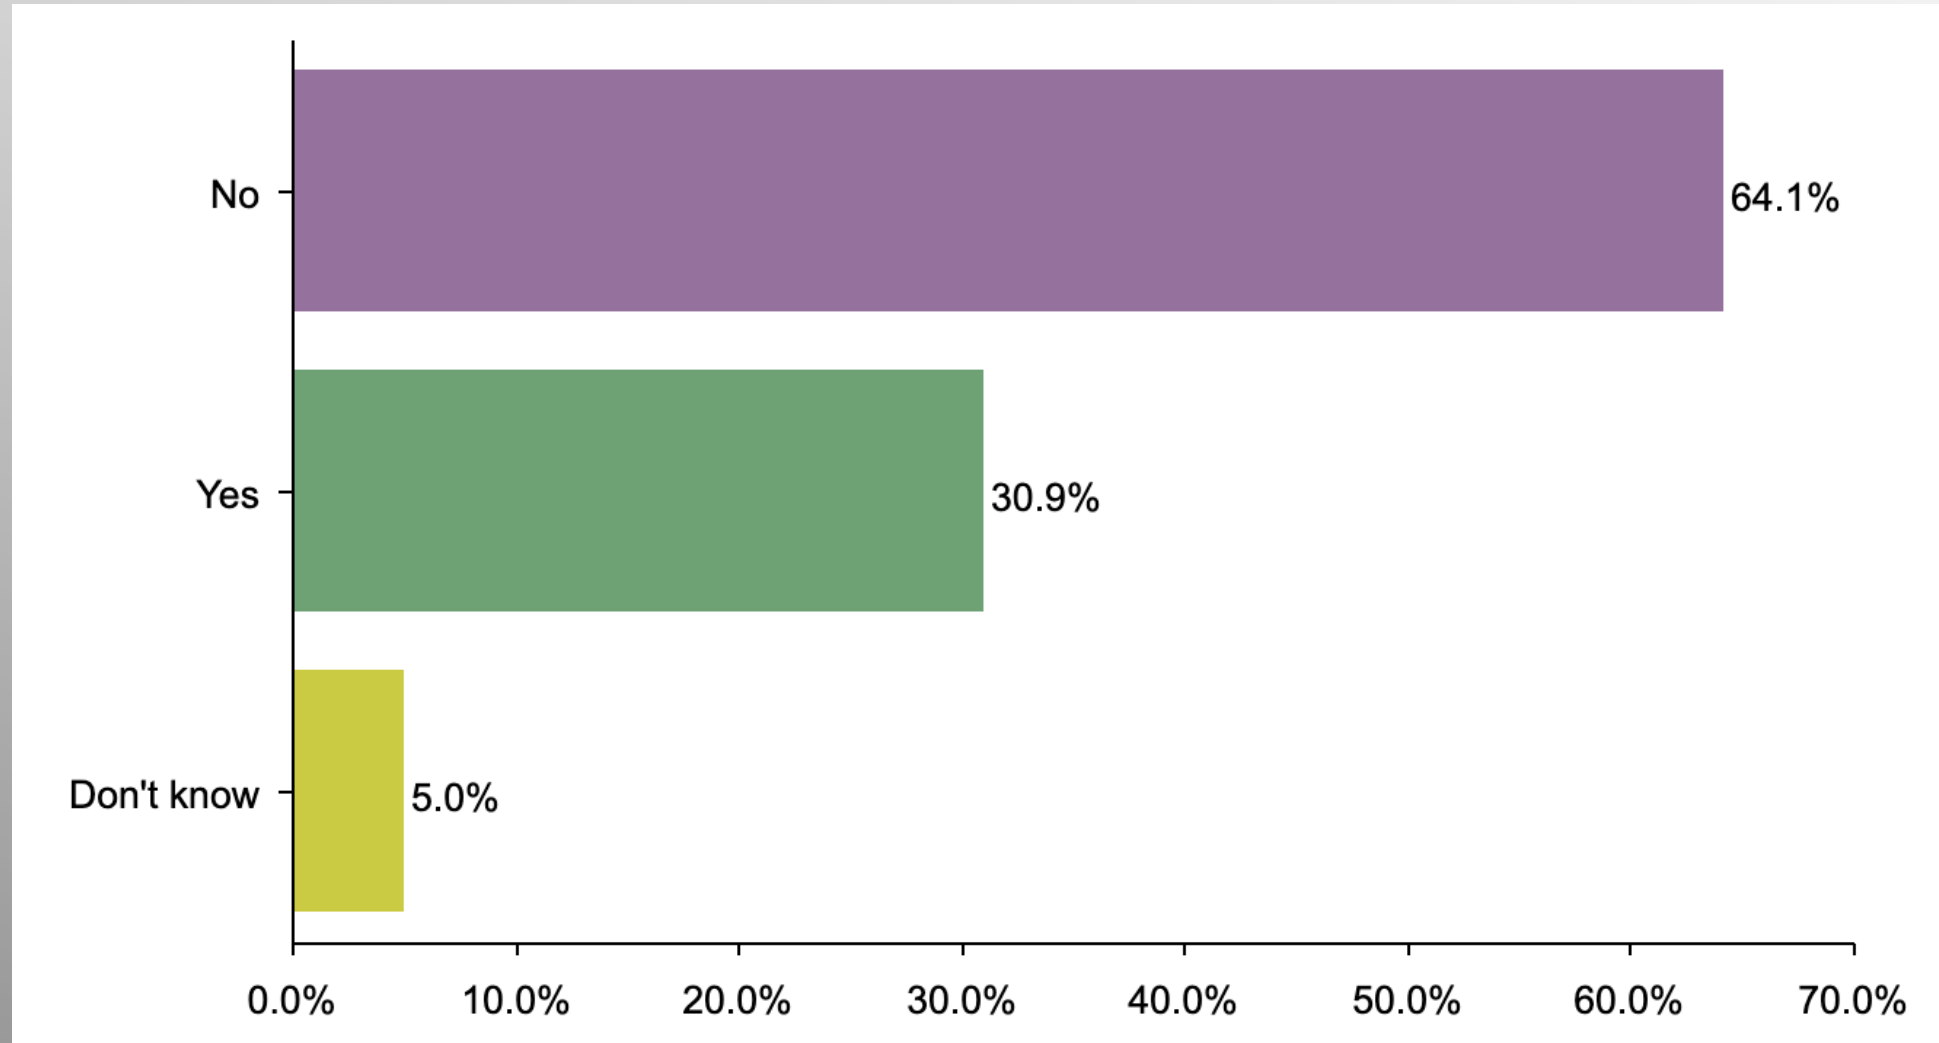

Nationwide Issues Survey

September 2022

Partnered with:

Nationwide Survey

- **Conducted 09/17/22 - 09/20/22**
- **1079 Respondents**
- **Likely General Election Voters**
- **Response Rate: 1.44%**
- **Margin of Error: 2.9%**
- **Confidence: 95%**
- **Response Distribution: 50%**
- **Methodology: TheTrafalgarGroup.org/Polling-Methodology**

Safety in America (No Party/Other)

Do you feel as safe in America today as you did 2 years ago?

Age Participation

Ethnicity Participation

Party Participation

Gender Participation

Party Crosstabs

Do you feel as safe in America today as you did 2 years ago?