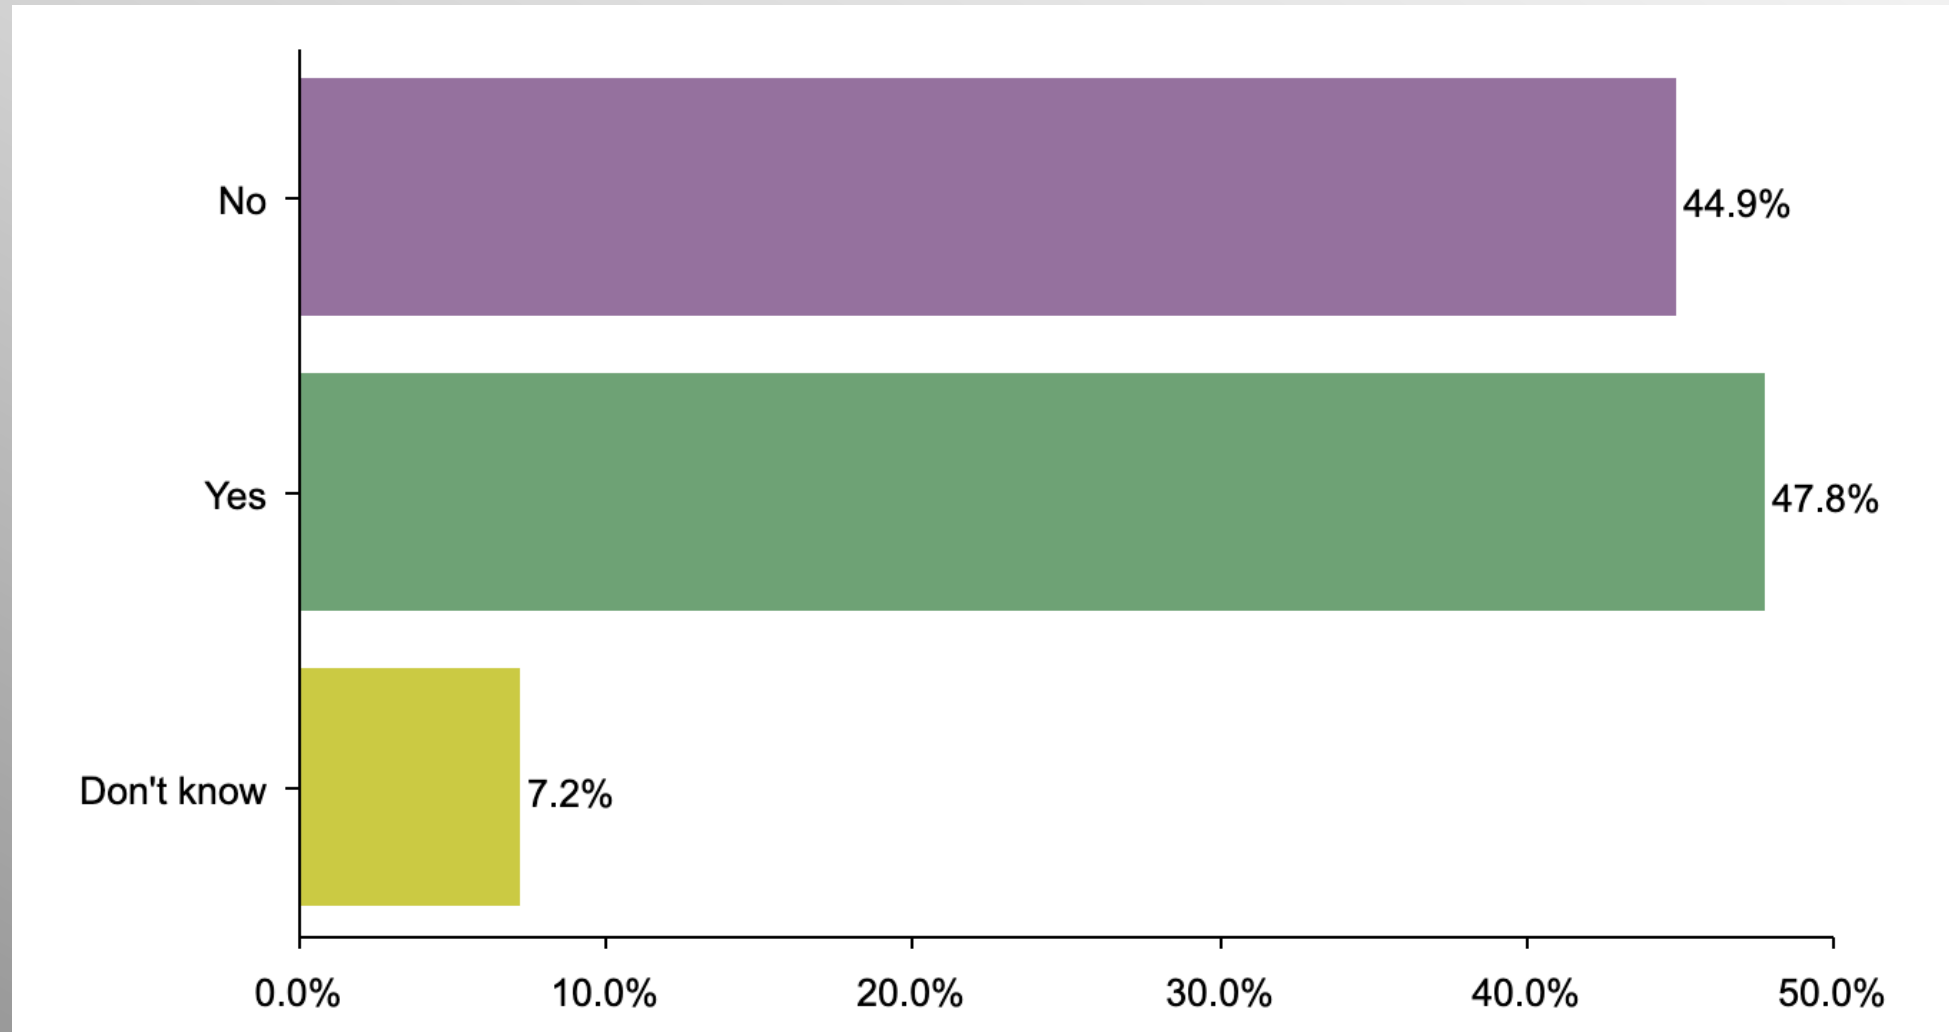

Safety in America (Democrat)

Do you feel as safe in America today as you did 2 years ago?