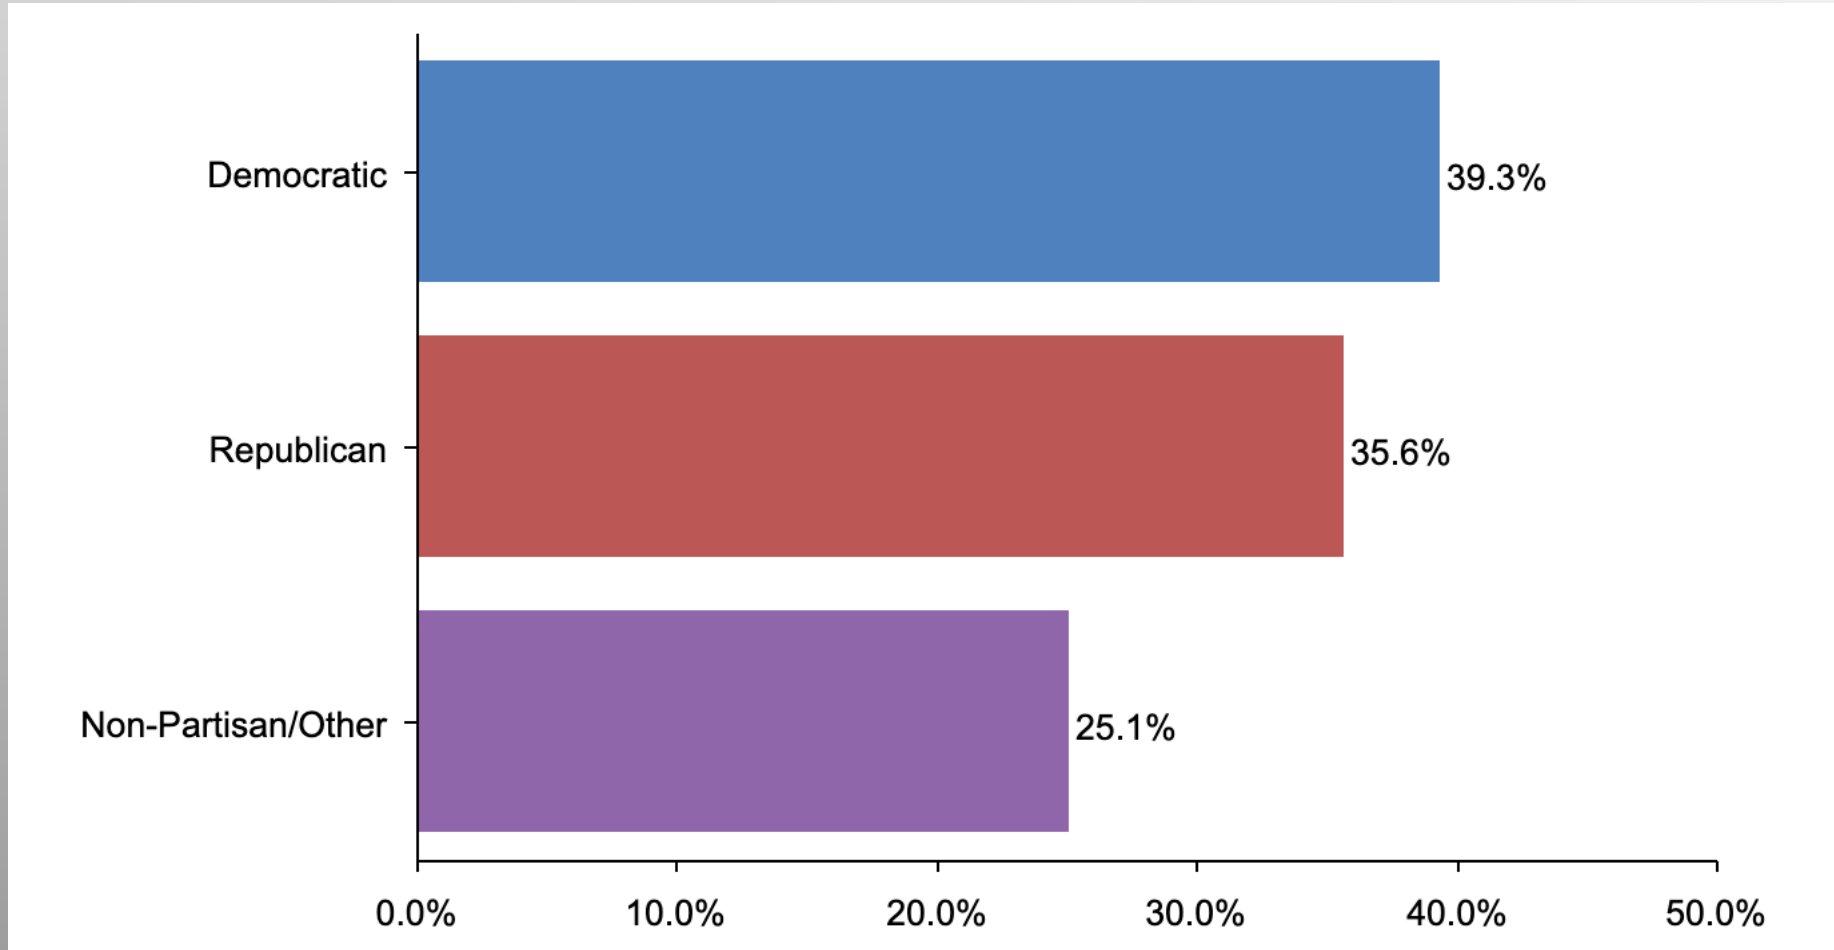

Safety in America (No Party/Other)

Do you feel as safe in America today as you did 2 years ago?

Age Participation

Ethnicity Participation

Party Participation

Gender Participation

Party Crosstabs

Do you feel as safe in America today as you did 2 years ago?

		Party			
		Total	Democrat	No Party/Other	Republican
Yes	Column %	27.1%	47.8%	30.9%	9.8%
No	Column %	67.9%	44.9%	64.1%	86.8%
Don't know	Column %	5.0%	7.2%	5.0%	3.4%

AgeGender Crosstabs

Do you feel as safe in America today as you did 2 years ago?