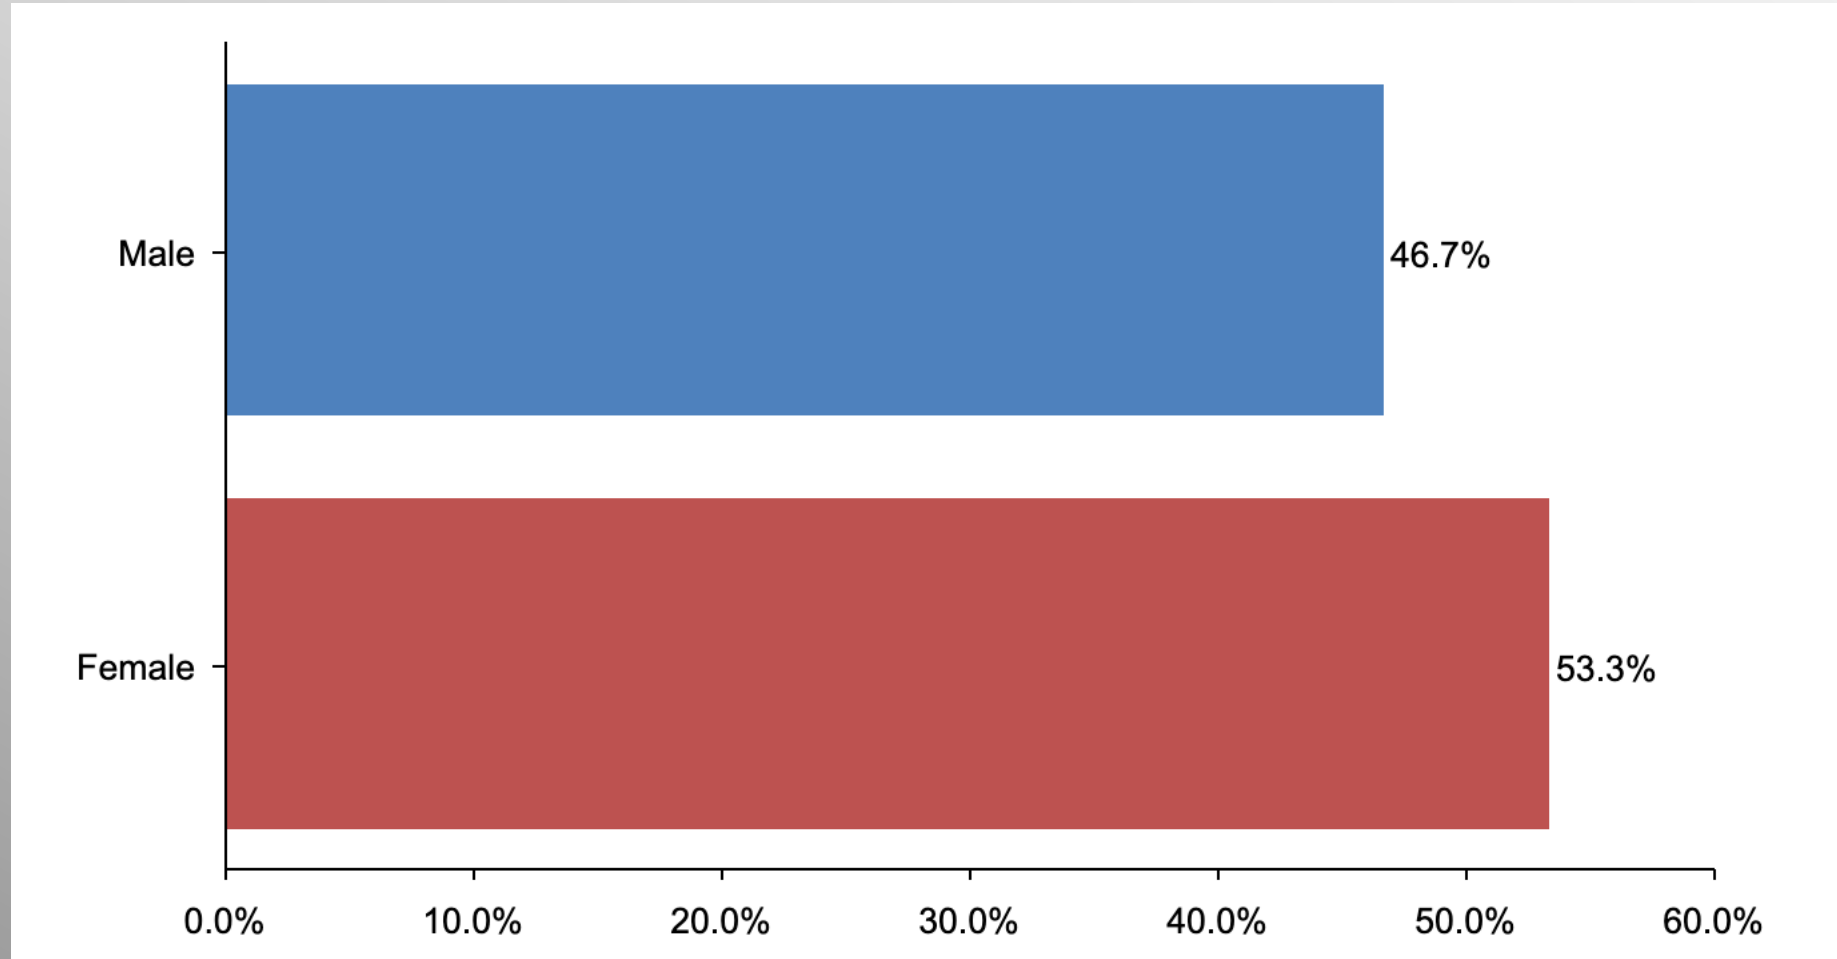

Safety in America (No Party/Other)

Do you feel as safe in America today as you did 2 years ago?

Age Participation

Ethnicity Participation

Party Participation

Gender Participation

Party Crosstabs

Do you feel as safe in America today as you did 2 years ago?

		Party			
		Total	Democrat	No Party/Other	Republican
Yes	Column %	27.1%	47.8%	30.9%	9.8%
No	Column %	67.9%	44.9%	64.1%	86.8%
Don't know	Column %	5.0%	7.2%	5.0%	3.4%

AgeGender Crosstabs

Do you feel as safe in America today as you did 2 years ago?

		Age Group					Gender			
		Total	18-24	25-34	35-44	45-64	65+	Total	Female	Male
Yes	Column %	27.1%	4.5%	29.4%	34.4%	28.3%	26.0%	27.1%	29.1%	25.6%
No	Column %	67.9%	90.9%	64.7%	63.9%	65.6%	69.2%	67.9%	65.5%	69.8%
Don't know	Column %	5.0%	4.5%	5.9%	1.6%	6.1%	4.8%	5.0%	5.4%	4.7%