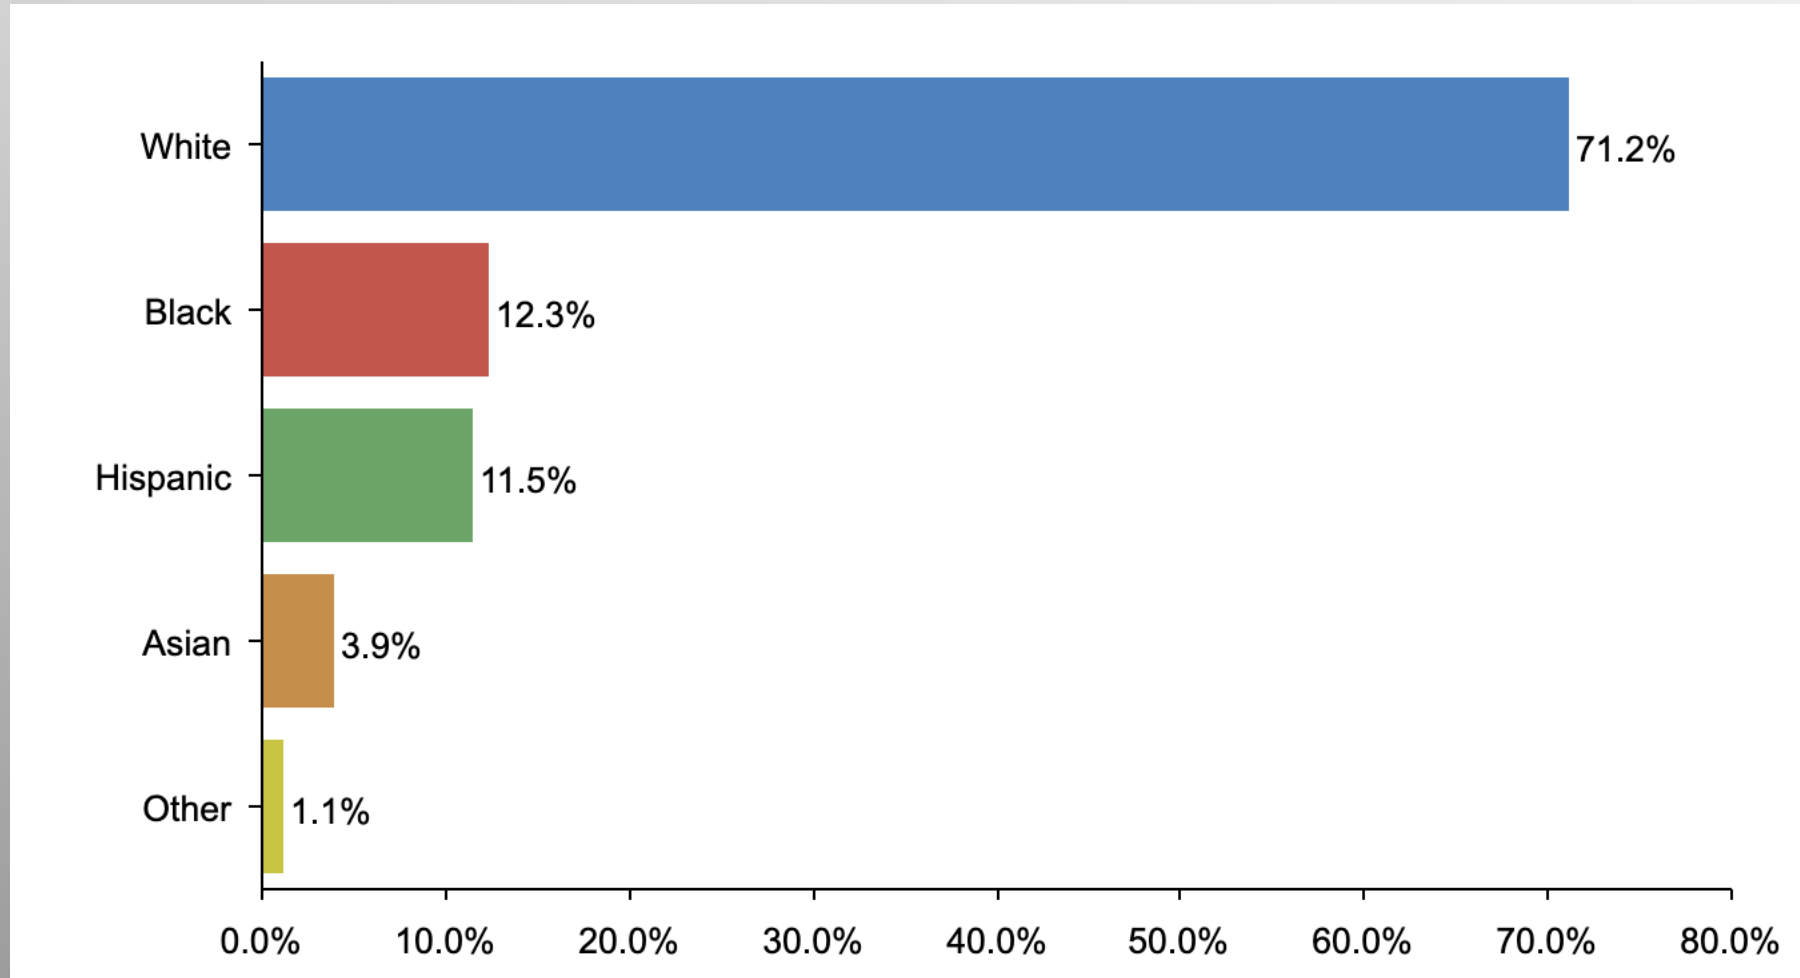

Safety in America (No Party/Other)

Do you feel as safe in America today as you did 2 years ago?

Age Participation

Ethnicity Participation

Party Participation

Gender Participation

Party Crosstabs

Do you feel as safe in America today as you did 2 years ago?

		Party			
		Total	Democrat	No Party/Other	Republican
Yes	Column %	27.1%	47.8%	30.9%	9.8%
No	Column %	67.9%	44.9%	64.1%	86.8%
Don't know	Column %	5.0%	7.2%	5.0%	3.4%

AgeGender Crosstabs

Do you feel as safe in America today as you did 2 years ago?