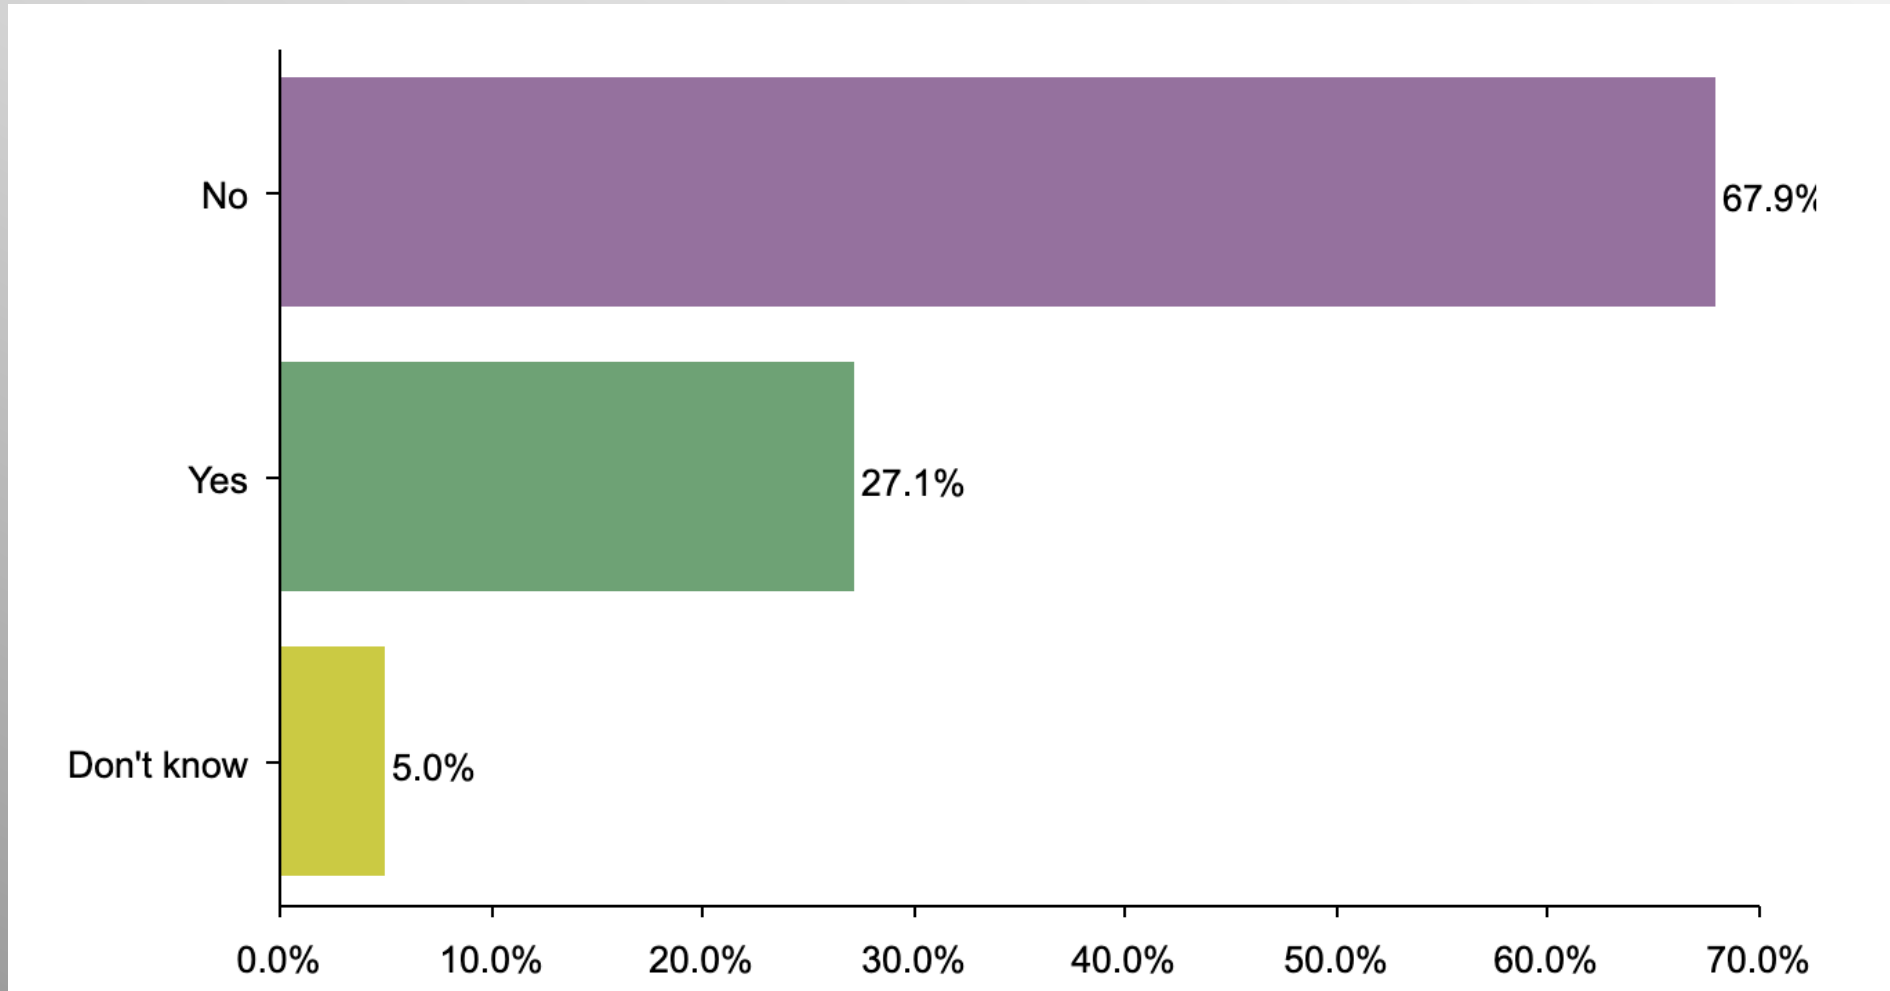

Safety in America

Do you feel as safe in America today as you did 2 years ago?