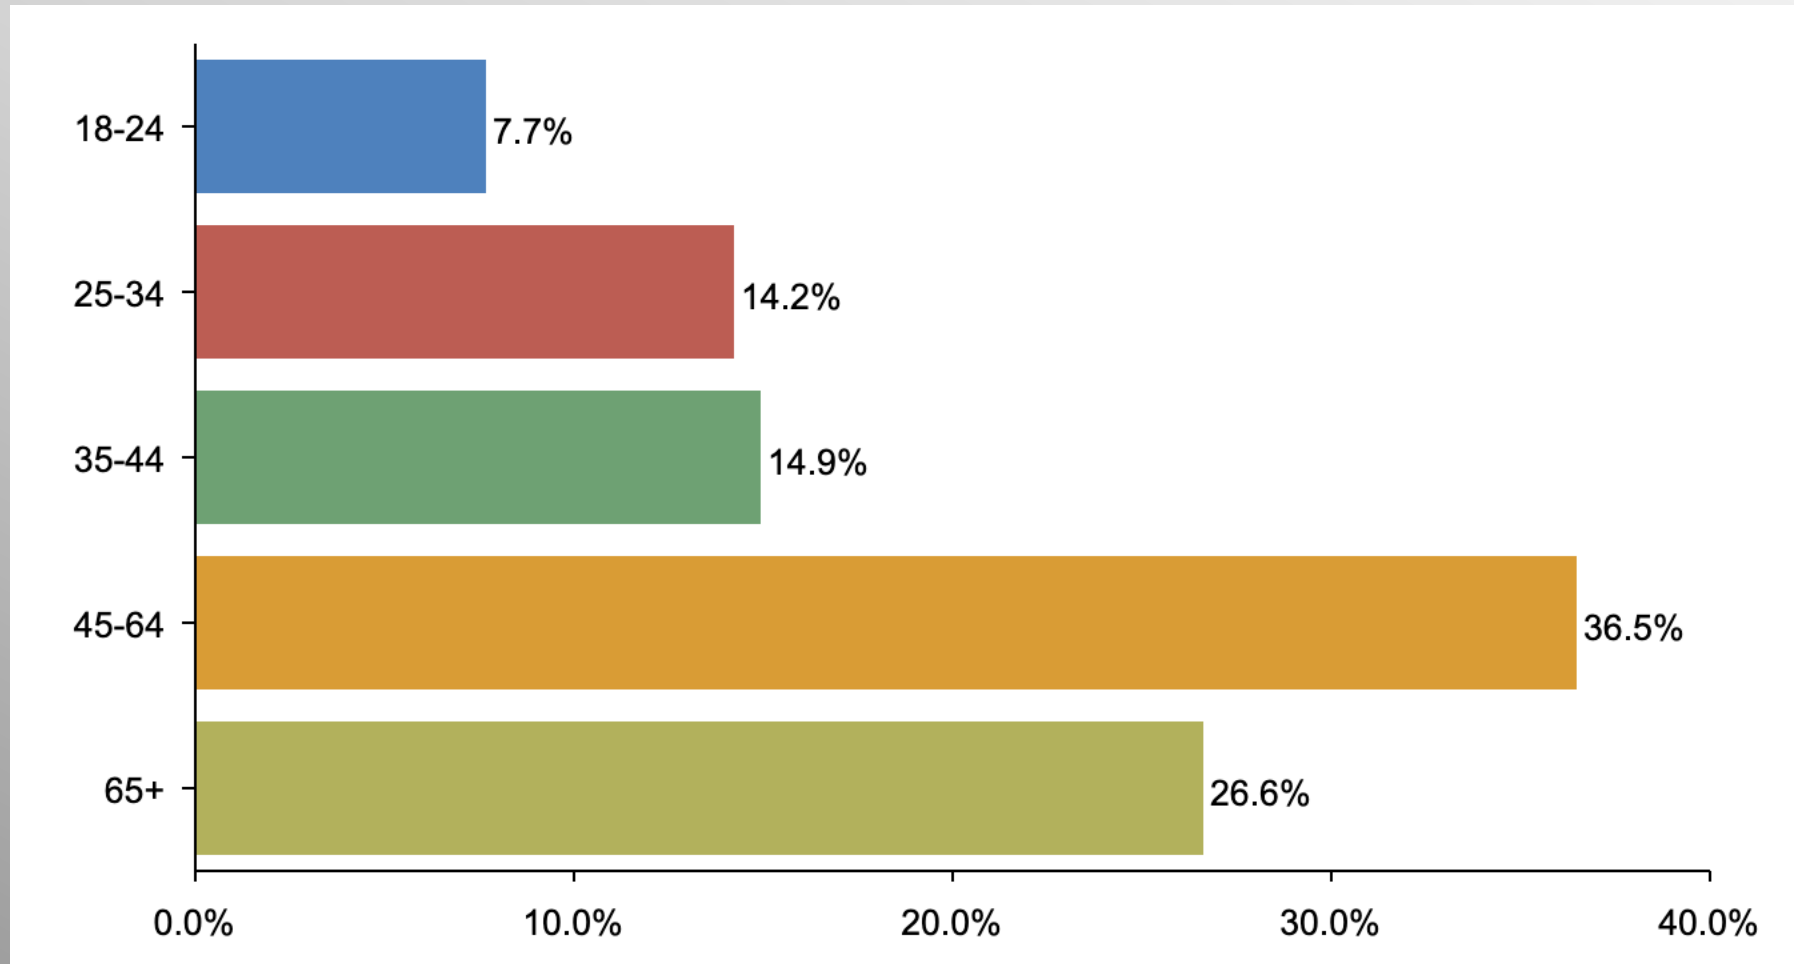

Nationwide Issues Survey

September 2022

Partnered with:

Nationwide Survey

- **Conducted 09/17/22 - 09/20/22**
- **1079 Respondents**
- **Likely General Election Voters**
- **Response Rate: 1.44%**
- **Margin of Error: 2.9%**
- **Confidence: 95%**
- **Response Distribution: 50%**
- **Methodology: TheTrafalgarGroup.org/Polling-Methodology**

Safety in America (No Party/Other)

Do you feel as safe in America today as you did 2 years ago?

Age Participation

Ethnicity Participation

Party Participation

Gender Participation

Party Crosstabs

Do you feel as safe in America today as you did 2 years ago?

		Party			
		Total	Democrat	No Party/Other	Republican
Yes	Column %	27.1%	47.8%	30.9%	9.8%
No	Column %	67.9%	44.9%	64.1%	86.8%
Don't know	Column %	5.0%	7.2%	5.0%	3.4%

AgeGender Crosstabs

Do you feel as safe in America today as you did 2 years ago?