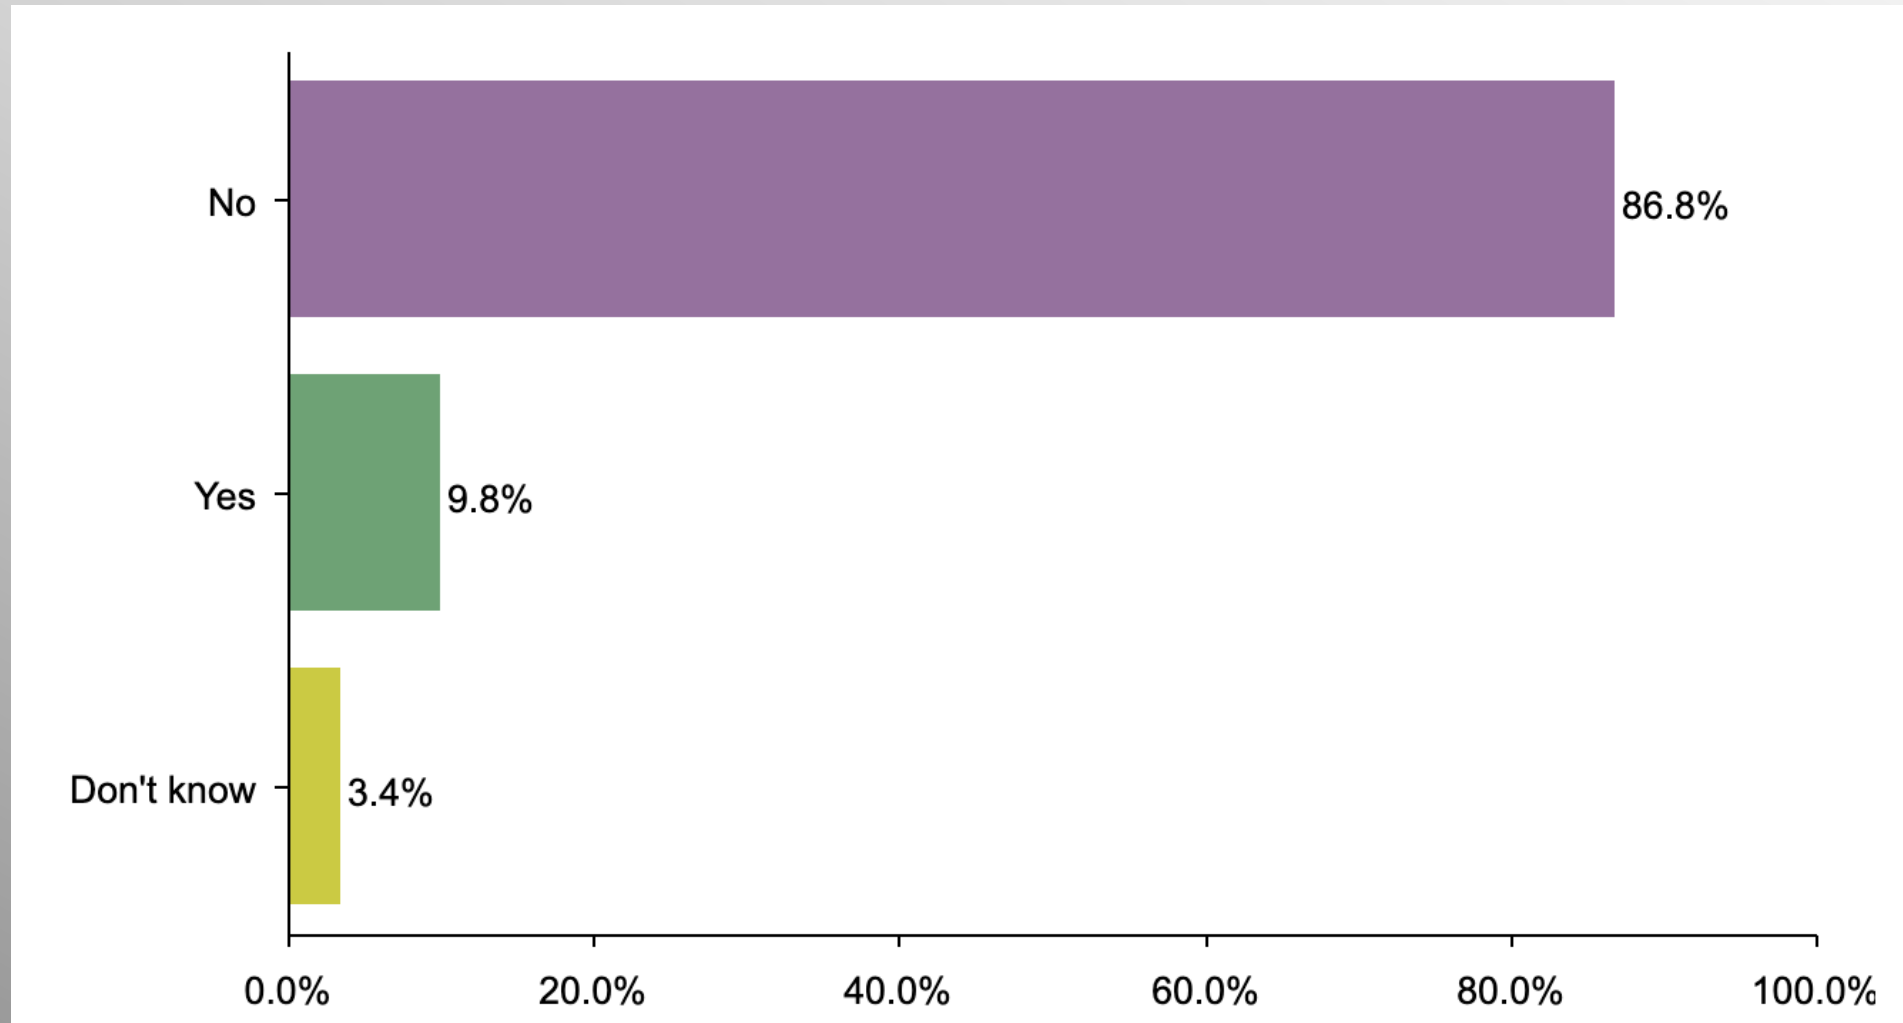

Nationwide Issues Survey

September 2022

Partnered with:

Nationwide Survey

- **Conducted 09/17/22 - 09/20/22**
- **1079 Respondents**
- **Likely General Election Voters**
- **Response Rate: 1.44%**
- **Margin of Error: 2.9%**
- **Confidence: 95%**
- **Response Distribution: 50%**
- **Methodology: TheTrafalgarGroup.org/Polling-Methodology**

Safety in America (No Party/Other)

Do you feel as safe in America today as you did 2 years ago?

Age Participation

Ethnicity Participation

Party Participation

Gender Participation

Party Crosstabs

Do you feel as safe in America today as you did 2 years ago?