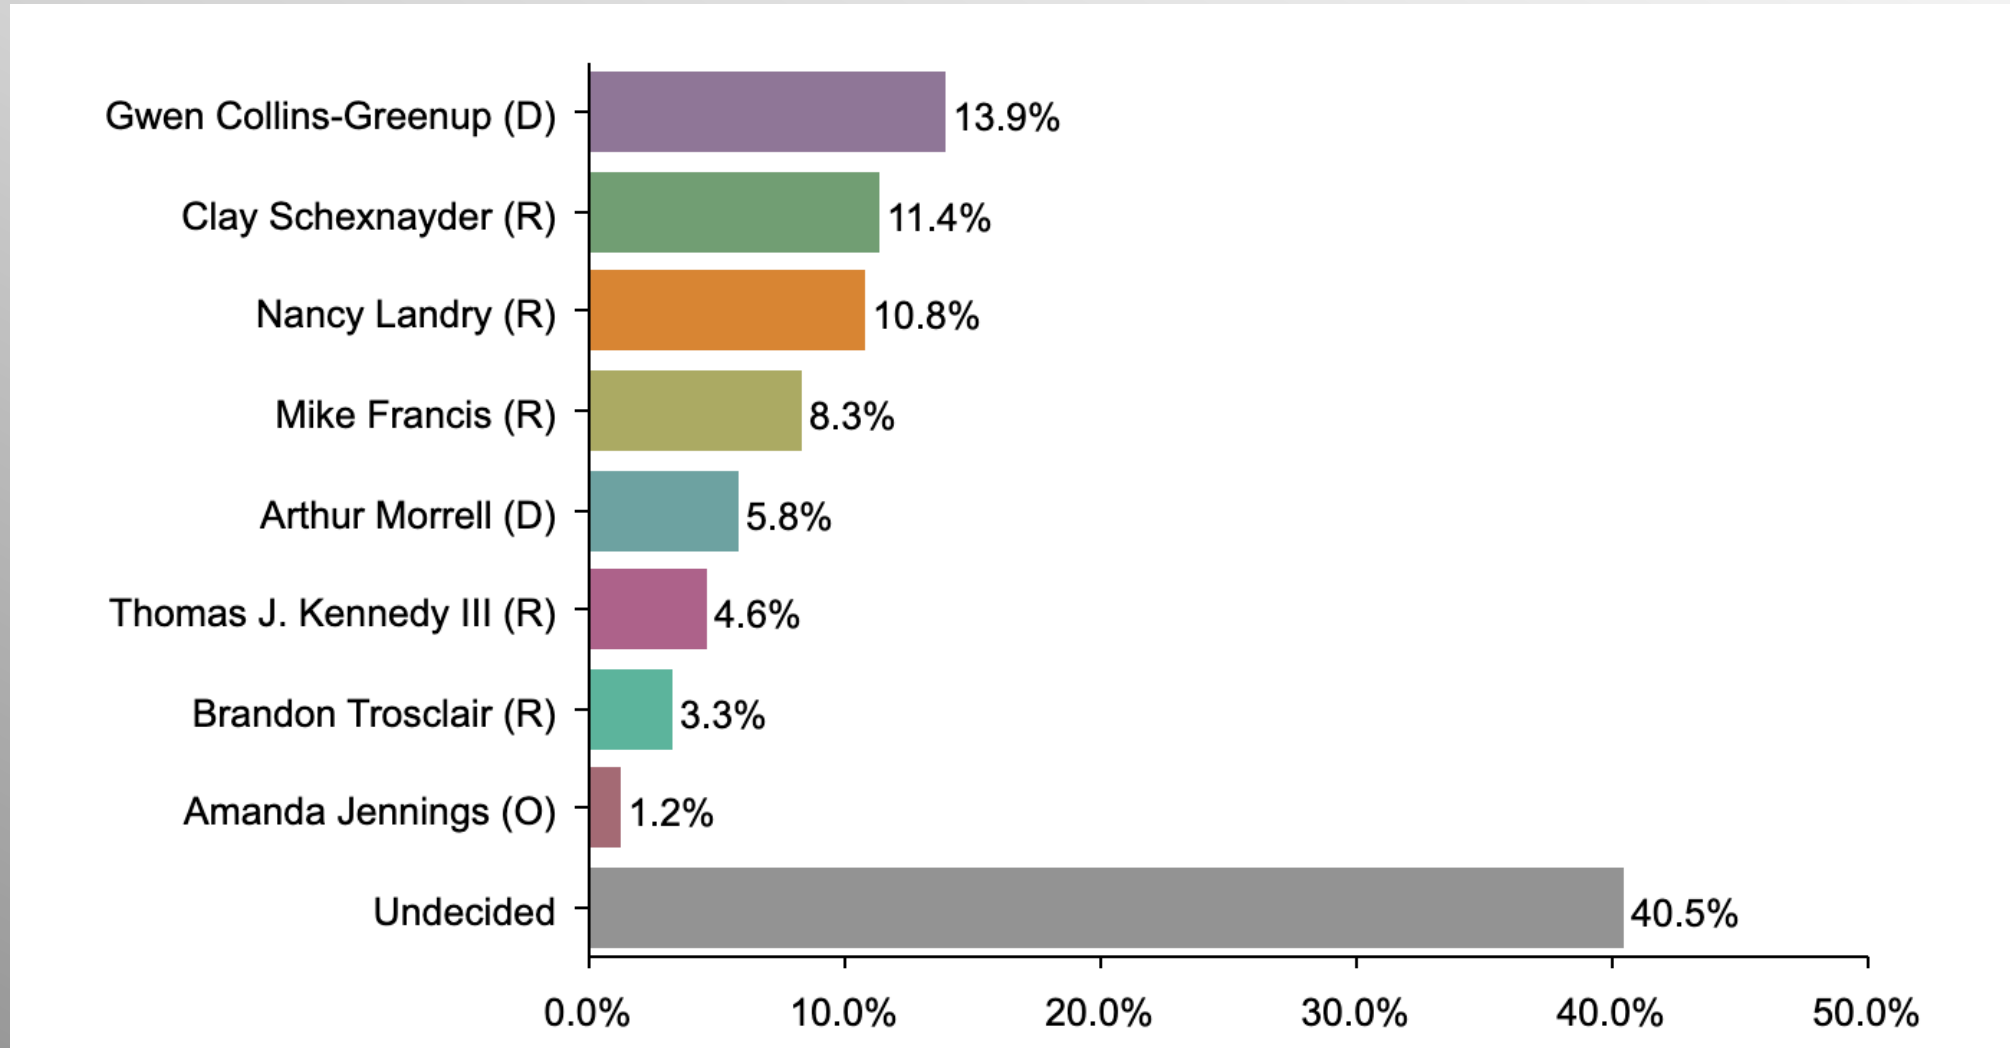

LA SOS Ballot

In the race for Secretary of State, for whom do you plan to vote?