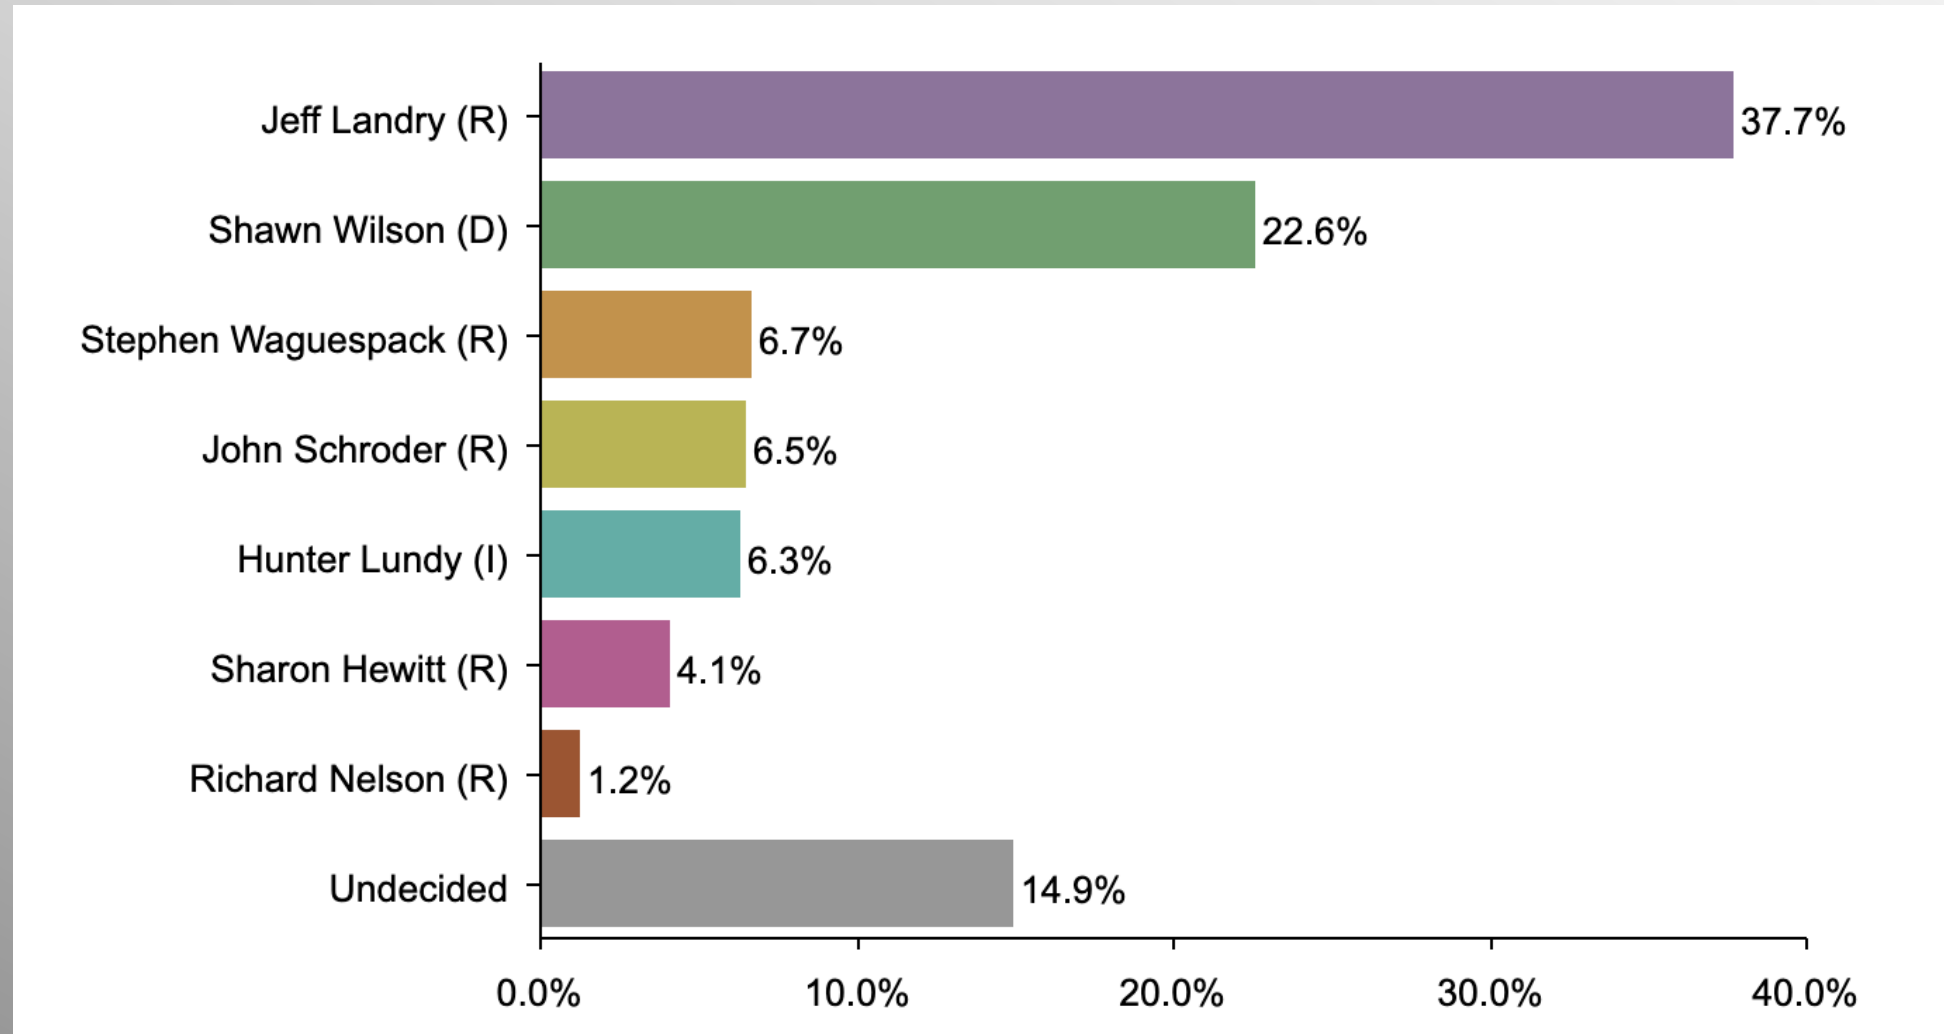

LA Gov Ballot

In the race for Governor, for whom do you plan to vote?