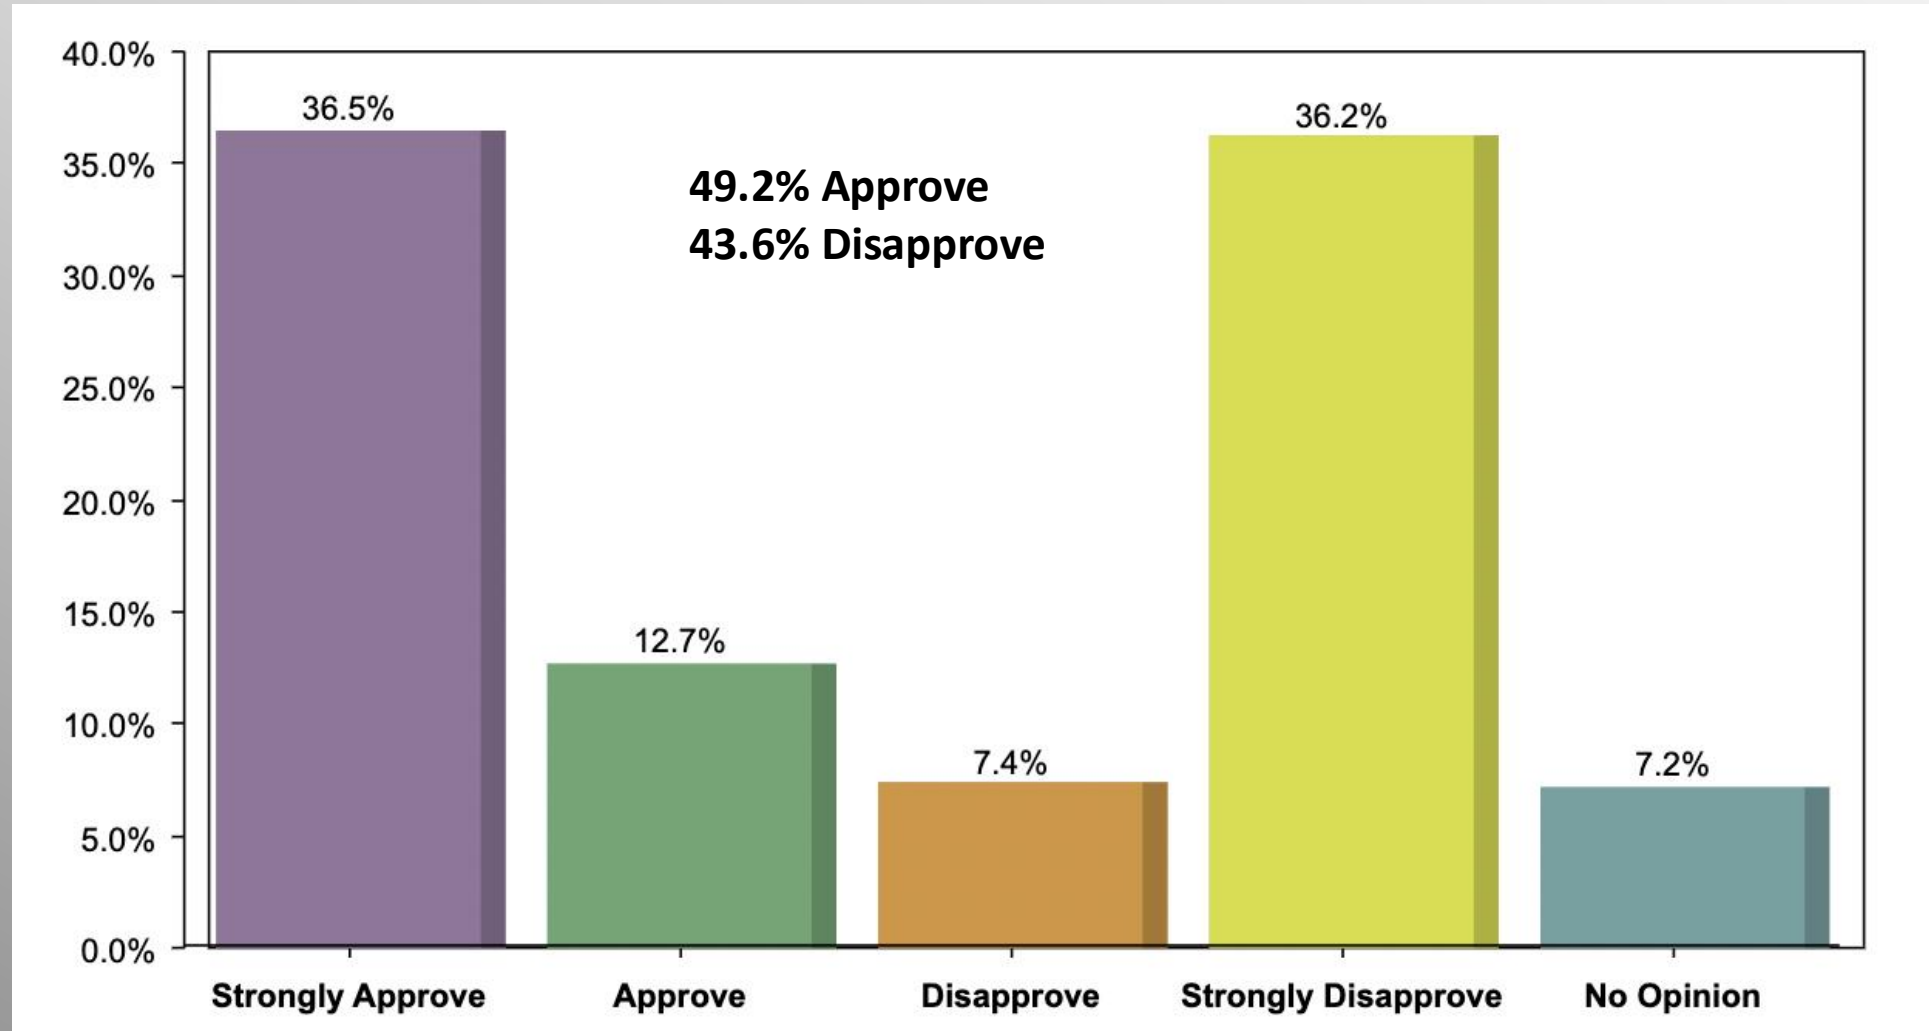

Musk/DOGE Opinion

What is your opinion of Elon Musk as it relates to his efforts on behalf of President Trump's DOGE (Department of Government Efficiency)?