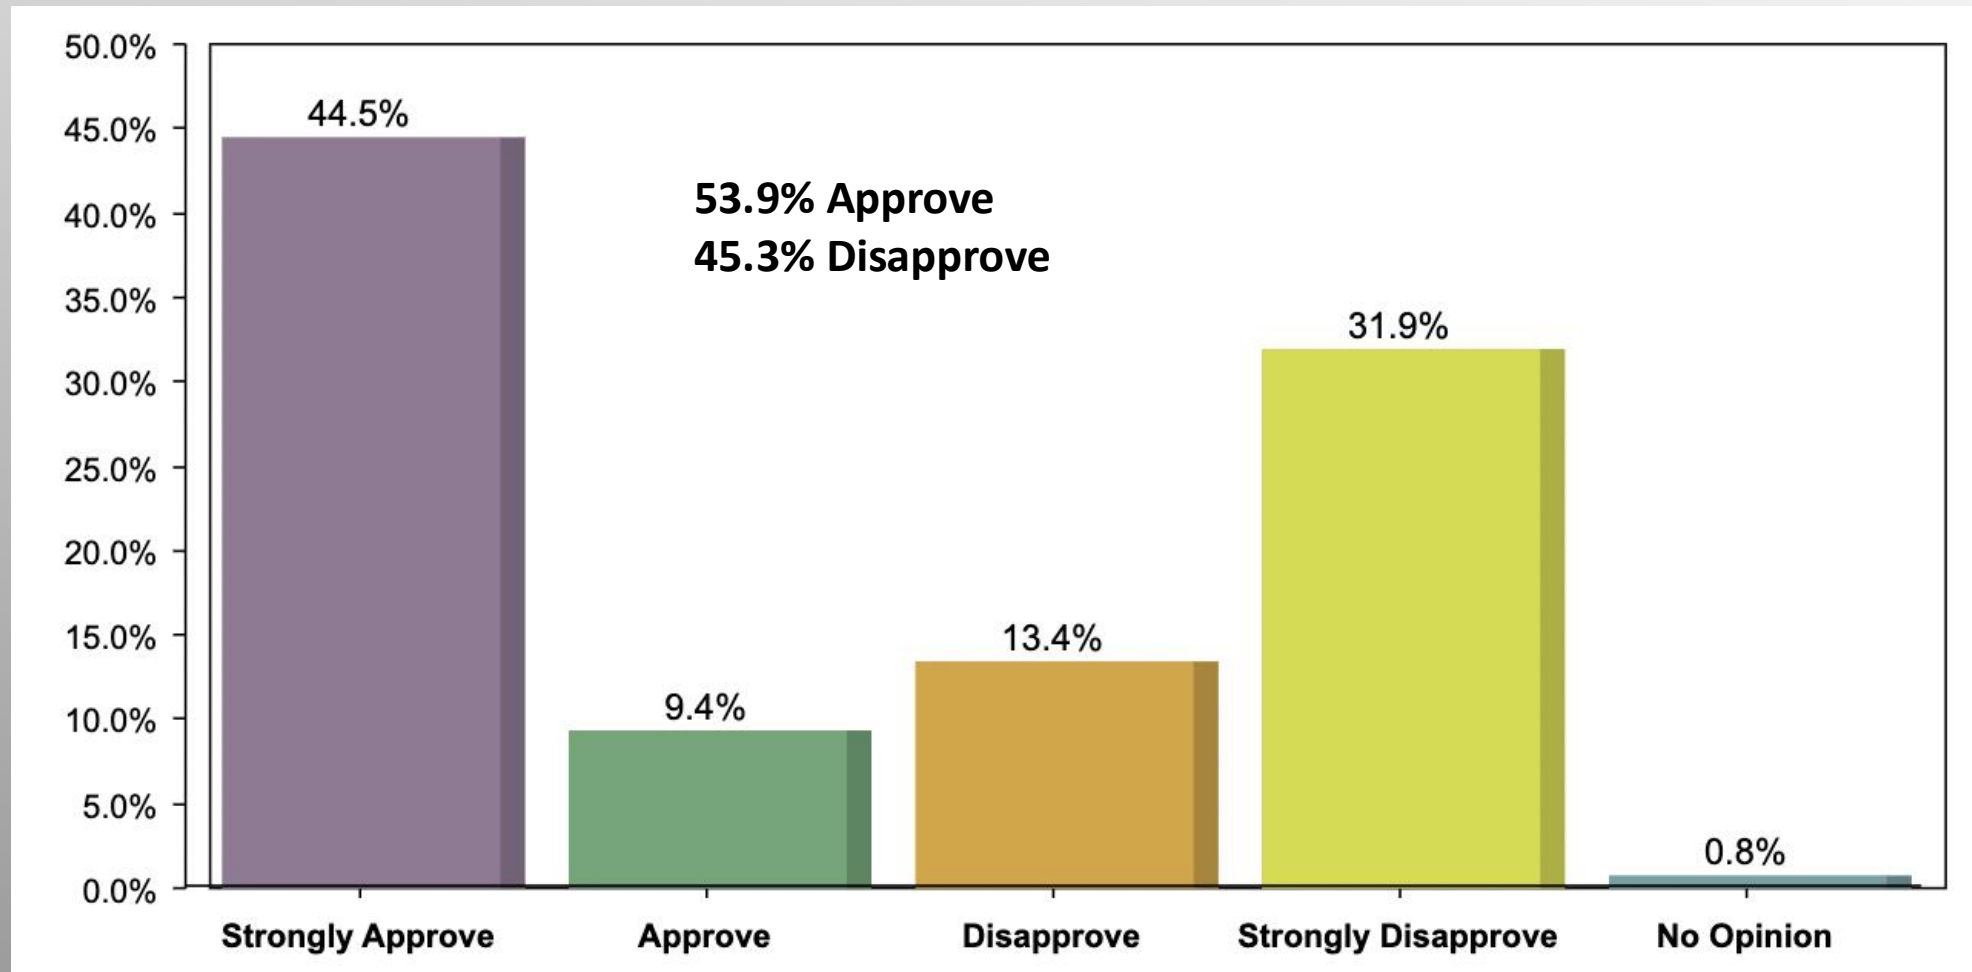

Trump/DOGE Approval Nationwide Survey

- **Conducted 02/07/25 - 02/09/25**
- **1321 Respondents**
- **Registered Voters**
- **Response Rate: 5.4%**
- **Margin of Error: 2.98%**
- **Confidence: 95%**
- **Response Distribution: 50%**

InsiderAdvantage
"Information before it's news"

Party Participation

Age Participation

Ethnicity Participation

Gender Participation

AgeGender Crosstabs

What is your opinion of Elon Musk as it relates to his efforts on behalf of President Trump's DOGE (Department of Government Efficiency)?