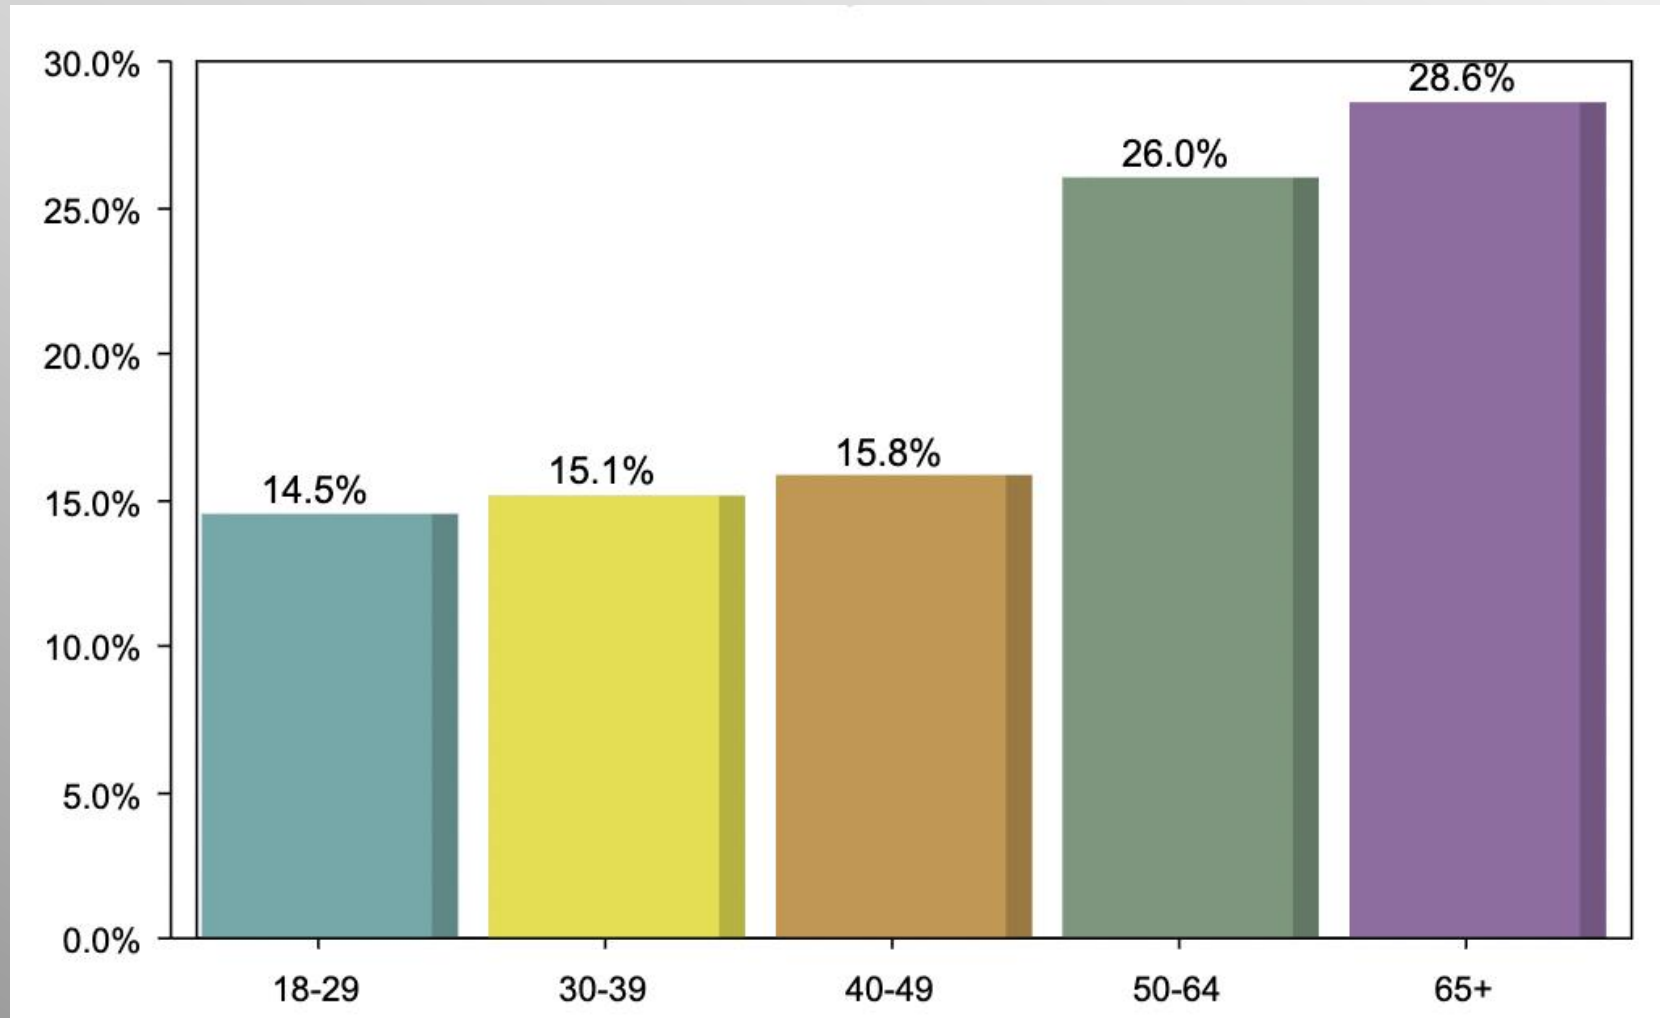

InsiderAdvantage
"Information before it's news"

Party Participation

Age Participation

Ethnicity Participation

Gender Participation

AgeGender Crosstabs

What is your opinion of Elon Musk as it relates to his efforts on behalf of President Trump's DOGE (Department of Government Efficiency)?

	Age						Gender		
	Total	18-29	30-39	40-49	50-64	65+	Total	Female	Male
Strongly Approve Column %	36.5%	39.0%	25.5%	40.4%	37.3%	38.6%	36.5%	37.3%	35.6%
Approve Column %	12.7%	32.0%	20.9%	11.4%	4.0%	5.8%	12.7%	9.3%	16.5%
Disapprove Column %	7.4%	10.0%	18.0%	0.0%	5.9%	5.4%	7.4%	7.2%	7.7%
Strongly Disapprove Column %	36.2%	18.9%	31.9%	35.4%	44.4%	41.4%	36.2%	41.6%	30.2%
No Opinion Column %	7.2%	0.0%	3.7%	12.8%	8.5%	8.8%	7.2%	4.6%	10.0%