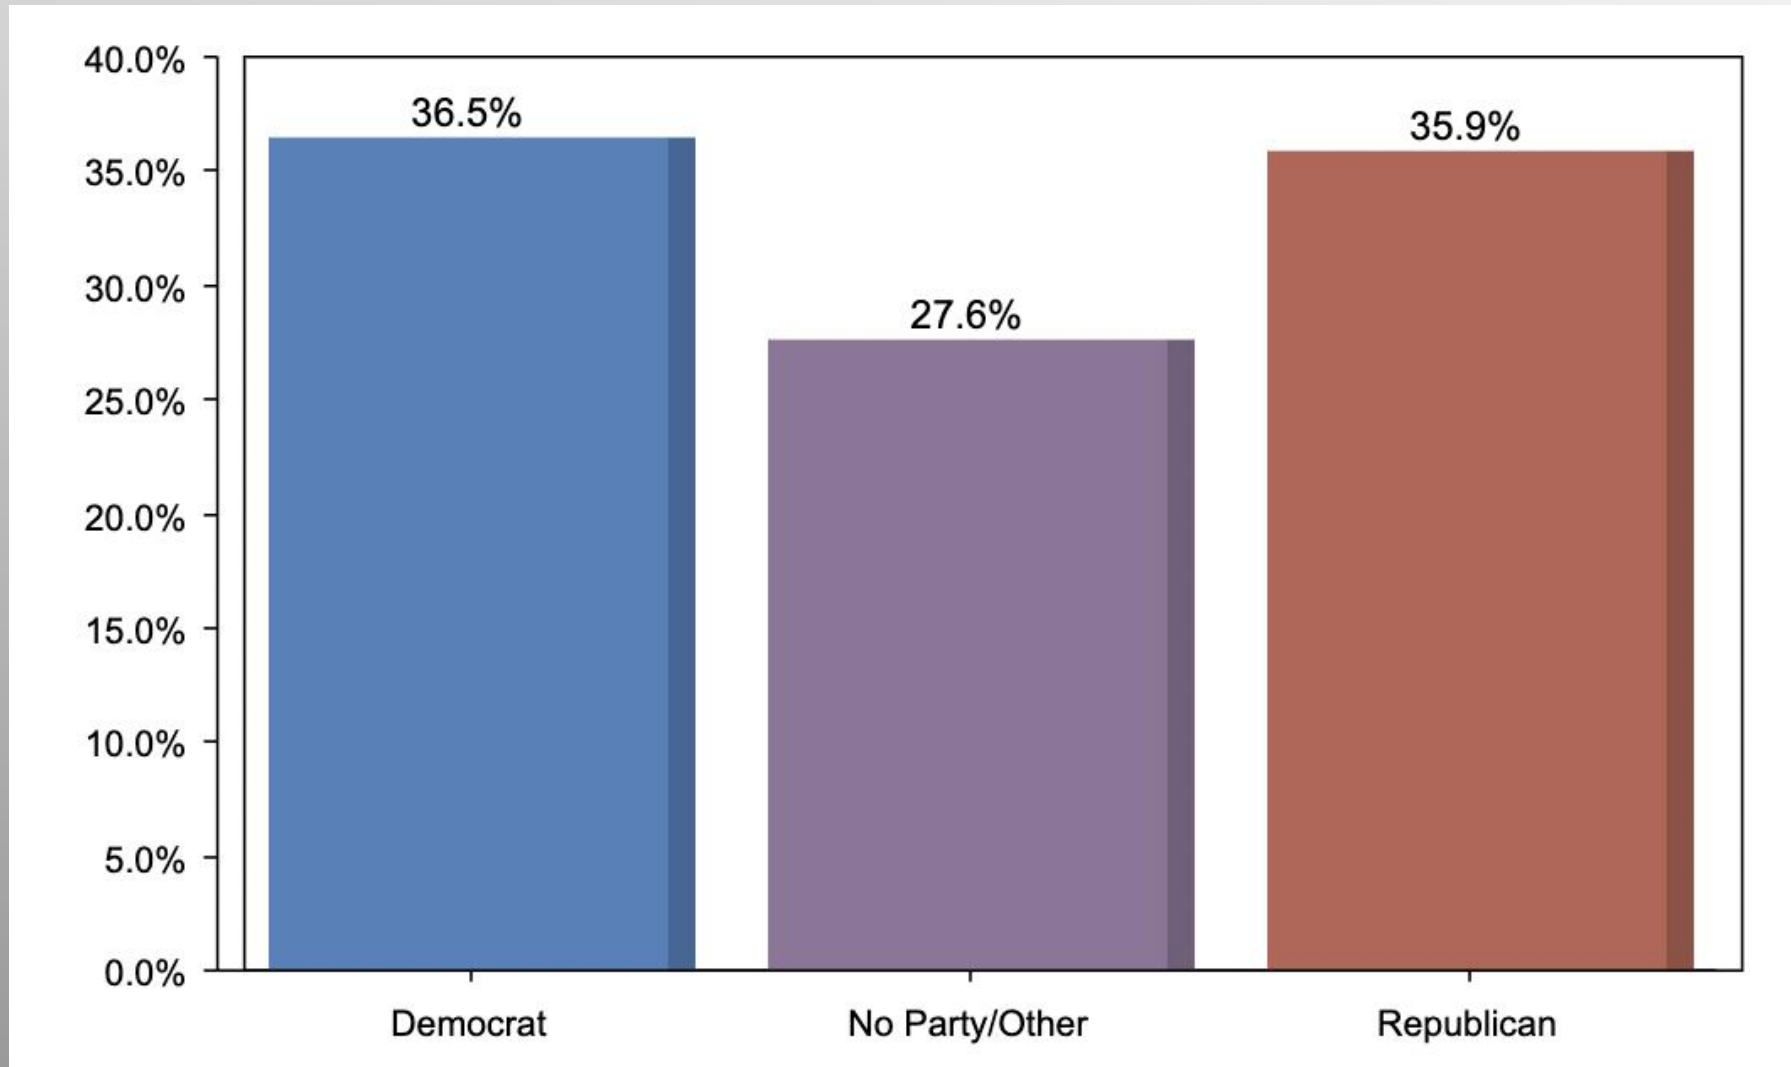

InsiderAdvantage
"Information before it's news"

Party Participation

Age Participation

Ethnicity Participation

Gender Participation

AgeGender Crosstabs

What is your opinion of Elon Musk as it relates to his efforts on behalf of President Trump's DOGE (Department of Government Efficiency)?