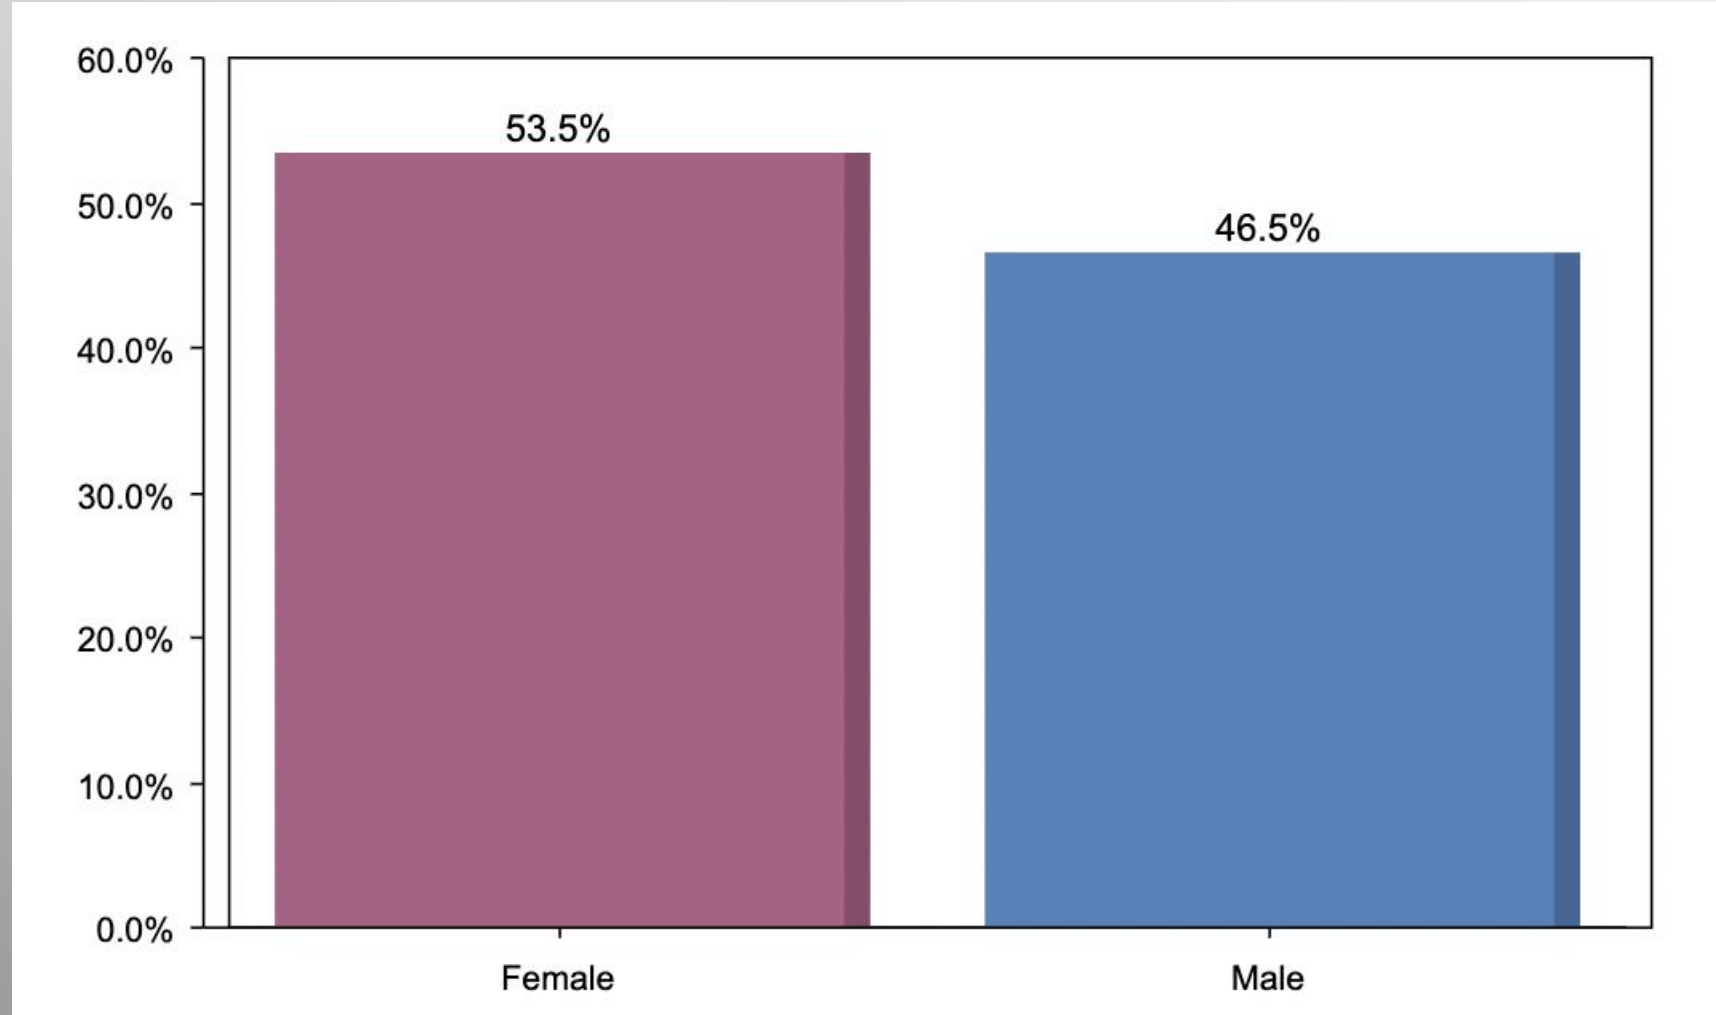

InsiderAdvantage
"Information before it's news"

Party Participation

Age Participation

Ethnicity Participation

Gender Participation

AgeGender Crosstabs

What is your opinion of Elon Musk as it relates to his efforts on behalf of President Trump's DOGE (Department of Government Efficiency)?

	Age						Gender		
	Total	18-29	30-39	40-49	50-64	65+	Total	Female	Male
Strongly Approve Column %	36.5%	39.0%	25.5%	40.4%	37.3%	38.6%	36.5%	37.3%	35.6%
Approve Column %	12.7%	32.0%	20.9%	11.4%	4.0%	5.8%	12.7%	9.3%	16.5%
Disapprove Column %	7.4%	10.0%	18.0%	0.0%	5.9%	5.4%	7.4%	7.2%	7.7%
Strongly Disapprove Column %	36.2%	18.9%	31.9%	35.4%	44.4%	41.4%	36.2%	41.6%	30.2%
No Opinion Column %	7.2%	0.0%	3.7%	12.8%	8.5%	8.8%	7.2%	4.6%	10.0%

AgeGender Crosstabs

What do you think of President Trump's overall job performance so far?

	Age						Gender		
	Total	18-29	30-39	40-49	50-64	65+	Total	Female	Male
Strongly Approve Column %	44.5%	58.7%	35.7%	51.9%	42.5%	39.3%	44.5%	42.1%	47.1%
Approve Column %	9.4%	12.3%	14.1%	8.3%	8.2%	6.9%	9.4%	7.4%	11.6%
Disapprove Column %	13.4%	19.0%	21.5%	7.8%	12.9%	9.7%	13.4%	12.7%	14.2%
Strongly Disapprove Column %	31.9%	10.0%	28.8%	27.4%	36.1%	44.1%	31.9%	36.3%	27.1%
No Opinion Column %	0.8%	0.0%	0.0%	4.5%	0.3%	0.0%	0.8%	1.5%	0.0%