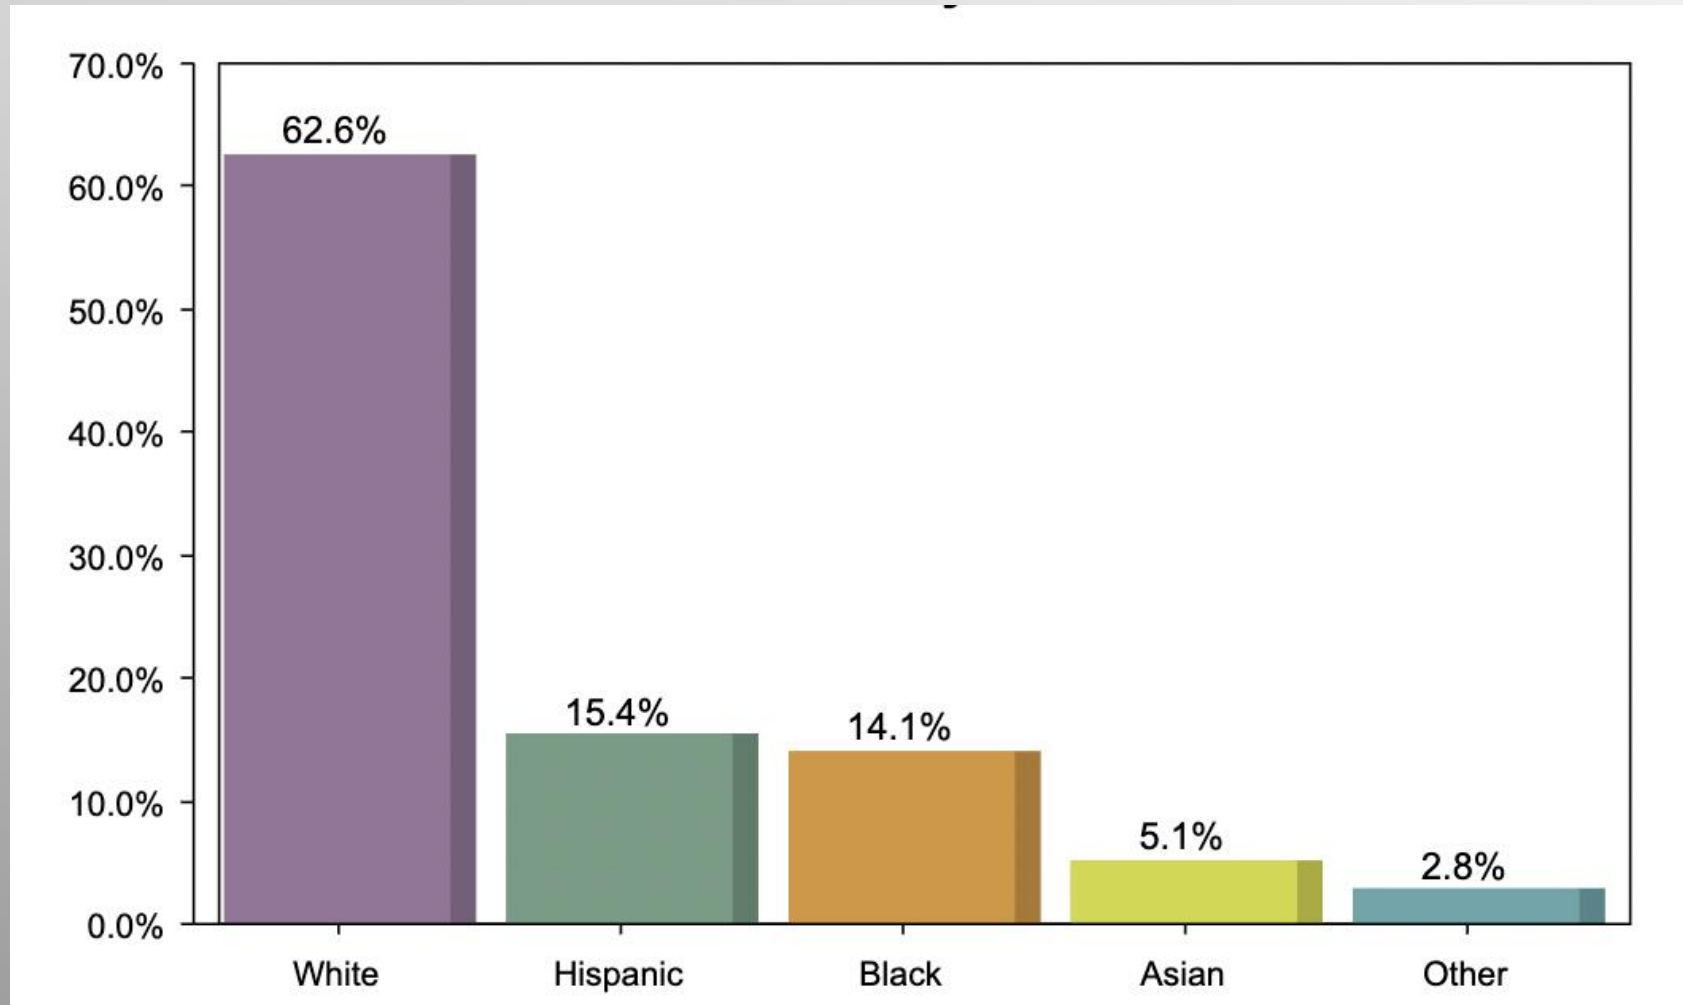

InsiderAdvantage
"Information before it's news"

Party Participation

Age Participation

Ethnicity Participation

Gender Participation

AgeGender Crosstabs

What is your opinion of Elon Musk as it relates to his efforts on behalf of President Trump's DOGE (Department of Government Efficiency)?

	Age						Gender		
	Total	18-29	30-39	40-49	50-64	65+	Total	Female	Male
Strongly Approve Column %	36.5%	39.0%	25.5%	40.4%	37.3%	38.6%	36.5%	37.3%	35.6%
Approve Column %	12.7%	32.0%	20.9%	11.4%	4.0%	5.8%	12.7%	9.3%	16.5%
Disapprove Column %	7.4%	10.0%	18.0%	0.0%	5.9%	5.4%	7.4%	7.2%	7.7%
Strongly Disapprove Column %	36.2%	18.9%	31.9%	35.4%	44.4%	41.4%	36.2%	41.6%	30.2%
No Opinion Column %	7.2%	0.0%	3.7%	12.8%	8.5%	8.8%	7.2%	4.6%	10.0%